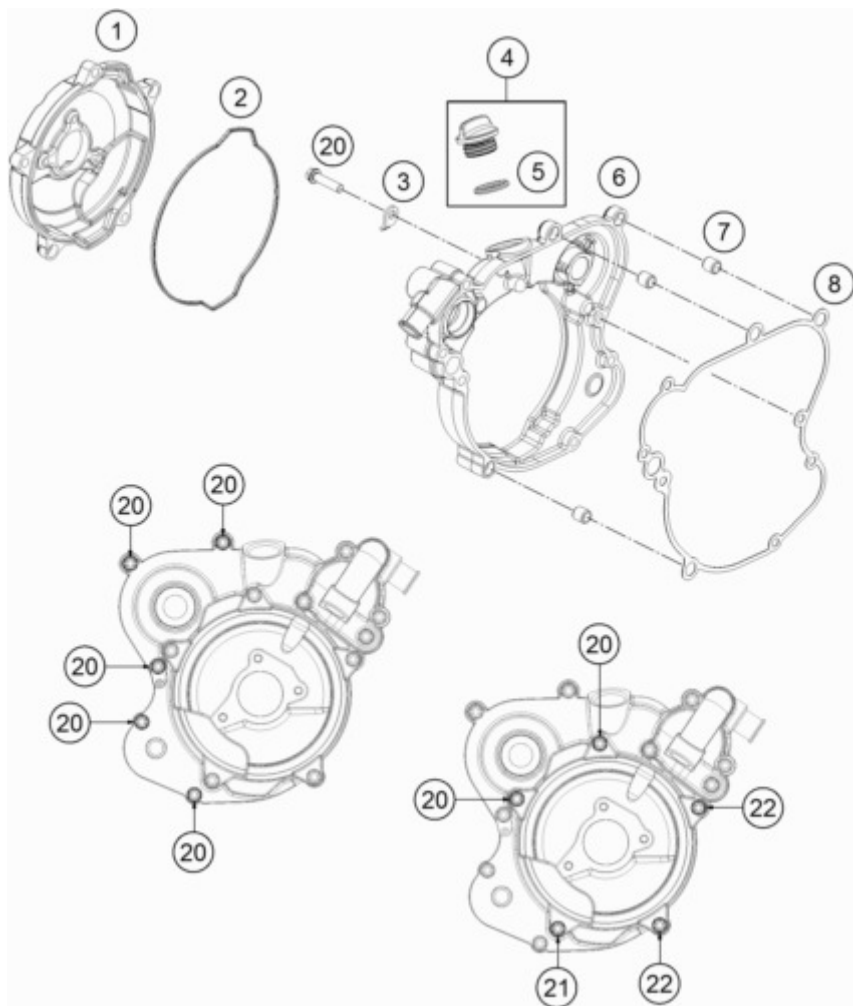

65 SX <2017> <EU> <F6001Q6>
CLUTCH COVER
C174633020

Pos	Item Number	Description	Qty
1	46230026000	% CLUTCH COVER OUTSIDE	1
2	46230027000	GASKET - CLUTCH OUTER COVER	1
3	51005074000	RETAINING PLATE	1
4	79430020033	OIL FILLER CAP M24x3 WITH O-R	1
5	0770191015	O-RING 19,00X3,00 NBR	1
6	46330001000	INNER CLUTCH COVER	1
7	49030090000	DOWEL 9,8 X 7 X 10	3
8	46230025100	GASKET - CLUTCH INNER COVER	1
20	0025060256	HH COLLAR SCREW M6X25 TX30	6
21	0025060206	HH COLLAR SCREW M6X20 TX30	2
22	0025060556	HH COLLAR SCREW M6X55 TX30	2