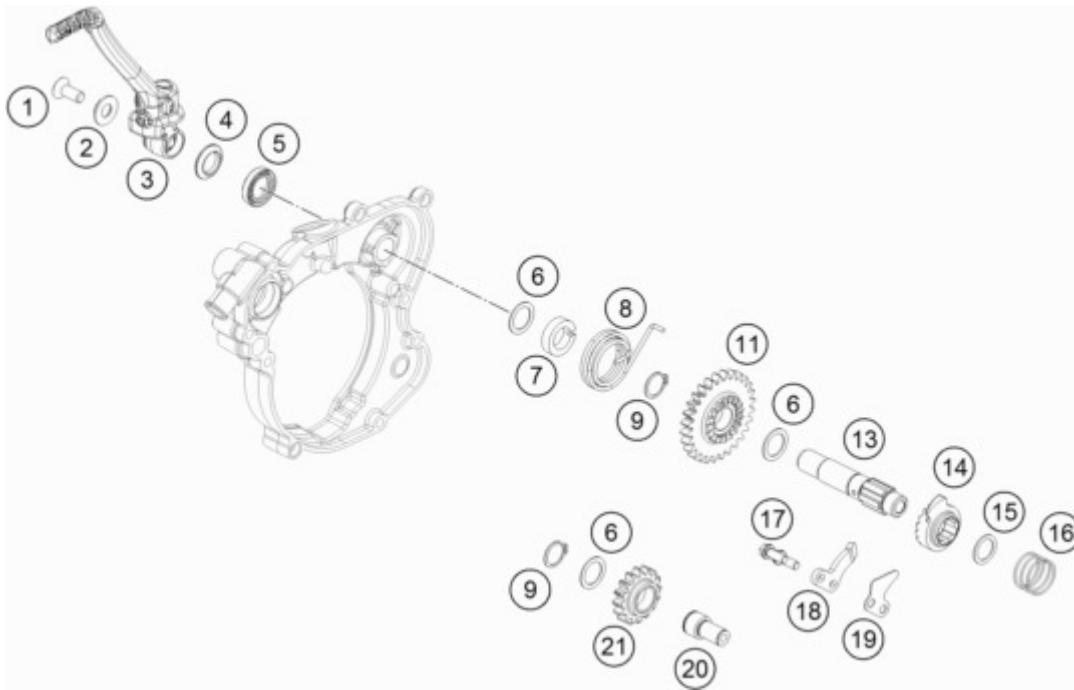

65 SX <2017> <EU> <F6001Q6>

KICK STARTER

C174633390

Pos	Item Number	Description	Qty
1	0019080206	COUNTER-SUNK SCREW ISA45 M8X20	1
2	54633037000	WASHER 8MM GALVANIZED	1
3	46333070044	KICK STARTER CPL.	1
4	46233038000	SPACER SLEEVE	1
5	0760172860	SHAFT SEAL RING 17X28X6B NBR	1
6	50333030000	STOP DISK 17,2X24X1	3
7	50333055000	DRIVING HUB 125/200'98	1
8	50333054000	KICKSTARTER SPRING 2,6MM '98	1
9	0471170010	CIRCLIP DIN0471-17X1	2
11	77033051000	KICKSTART. GEAR 28-T 05	1
13	50333050000	KICKSTARTER SHAFT 125/200'98	1
14	50333052000	KICKSTARTER RATCHET	1
15	0988162210	THRUST WASHER DIN0988-16X22X1	1
16	50333056000	SPRING 1,4MM '98	1
17	0025060166	HH COLLAR SCREW M6X16 TX30	2
18	50333069000	STOP MET.SHEET 4MM 125/200'98	1
19	46233069001	COVER PLATE	1
20	46233018000	BEARING PIN IDLER GEAR	1
21	46233053016	INTERMEDIATE STARTING GEAR	1