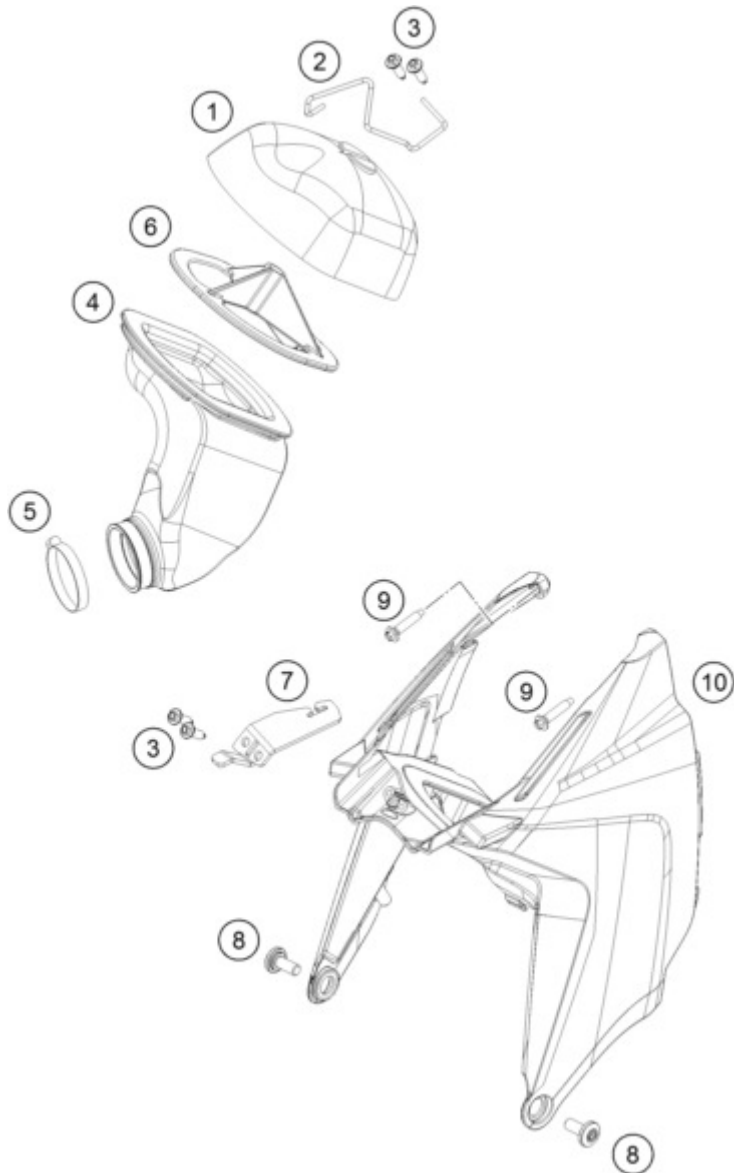

65 SX <2017> <EU> <F6001Q6>

AIR FILTER
C174630610

Pos	Item Number	Description	Qty
1	58406015100	AIR FILTER	1
2	46206017000	FILTER BOW 65 SX 2009	1
3	0017060205	SCREW FOR PLASTIC K60X20 SW6	4
4	46206026000	CARBURETOR CONN. BOOT 65 SX 09	1
5	78006027000	HOSE CLAMP 45-65MM	1
6	58406016000	FILTER CARRIER '97	1
7	46206017050	AIR FILTER BOW PANEL 65SX 2009	1
8	79003003000	SPECIAL SCREW M8X18 TORX45 SS	2
9	0017060305	SPECIAL SCREW K60X30 WS=6	2
10	4630600100028	AIR FILTER BOX 65 SX	1