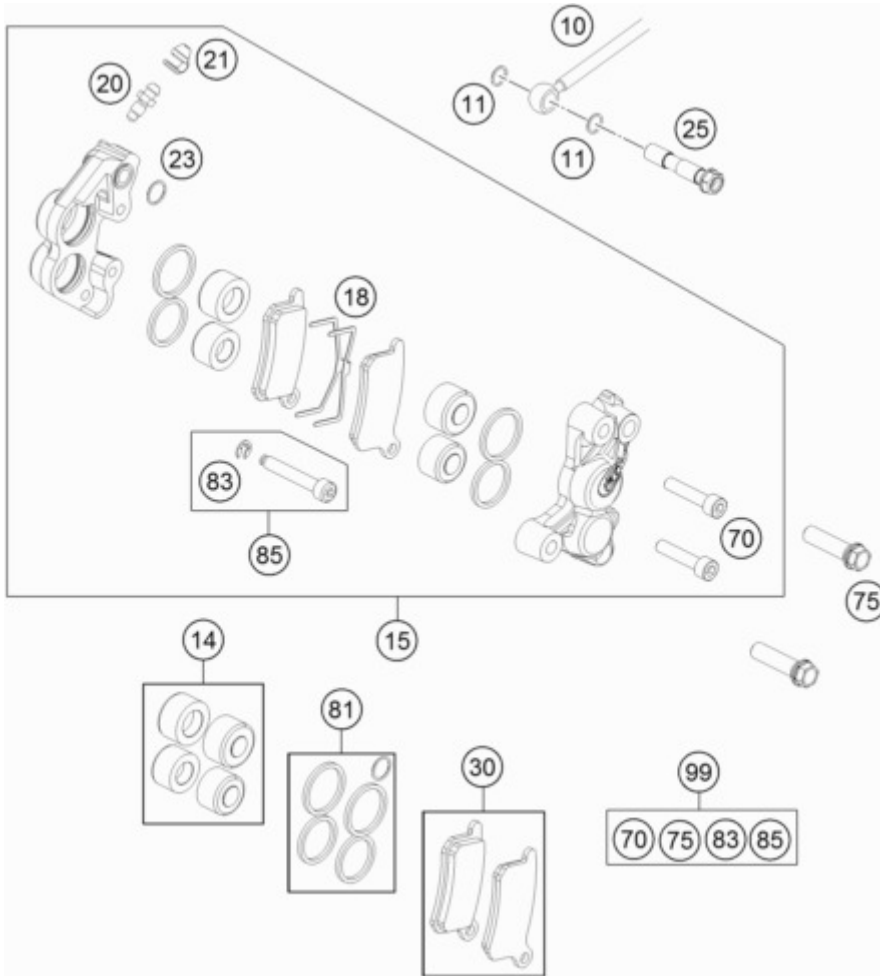

65 SX &lt;2017&gt; &lt;EU&gt; &lt;F6001Q6&gt;

BRAK CALIPER FRONT

C174631360

Pos	Item Number	Description	Qty
10	46213010000	BRAKE HOSE FRONT 65 SX 2012	1
11	0770080019	O-RING 8,00X1,00 FORMULA	2
14	46213019000	REPAIR KIT BRAKEPISTON	1
15	46213015100	BRAKE CALIPER	1
18	46213018000	RETAINING SPRING 65 SX	1
20	47013085000	BLEEDER SCREW M8X1	1
21	47013021000	CAP FOR BLEEDER SCREW	1
23	0770100019	O-RING 10X1 EPDM	1
25	47013025000	HOLLOW SCREW BRAKE CYLINDER 03	1
30	46213030000	BRAKE PAD SET FRONT 2012	1
70	0912060283	AH SCREW DIN0912-M 6X28	2
75	0025080356S	HH COLLAR SCREW M8X35 TX40	2
81	46213021000	REPAIR KIT SEAL RING 2012	1
83	0799040009	TAB WASHER DIN6799-RA 4,0	1
85	46113125000	AH SCREW + CIRCLIP 2002	1
99	46213017000	CALIPER SCREW CPL.	1