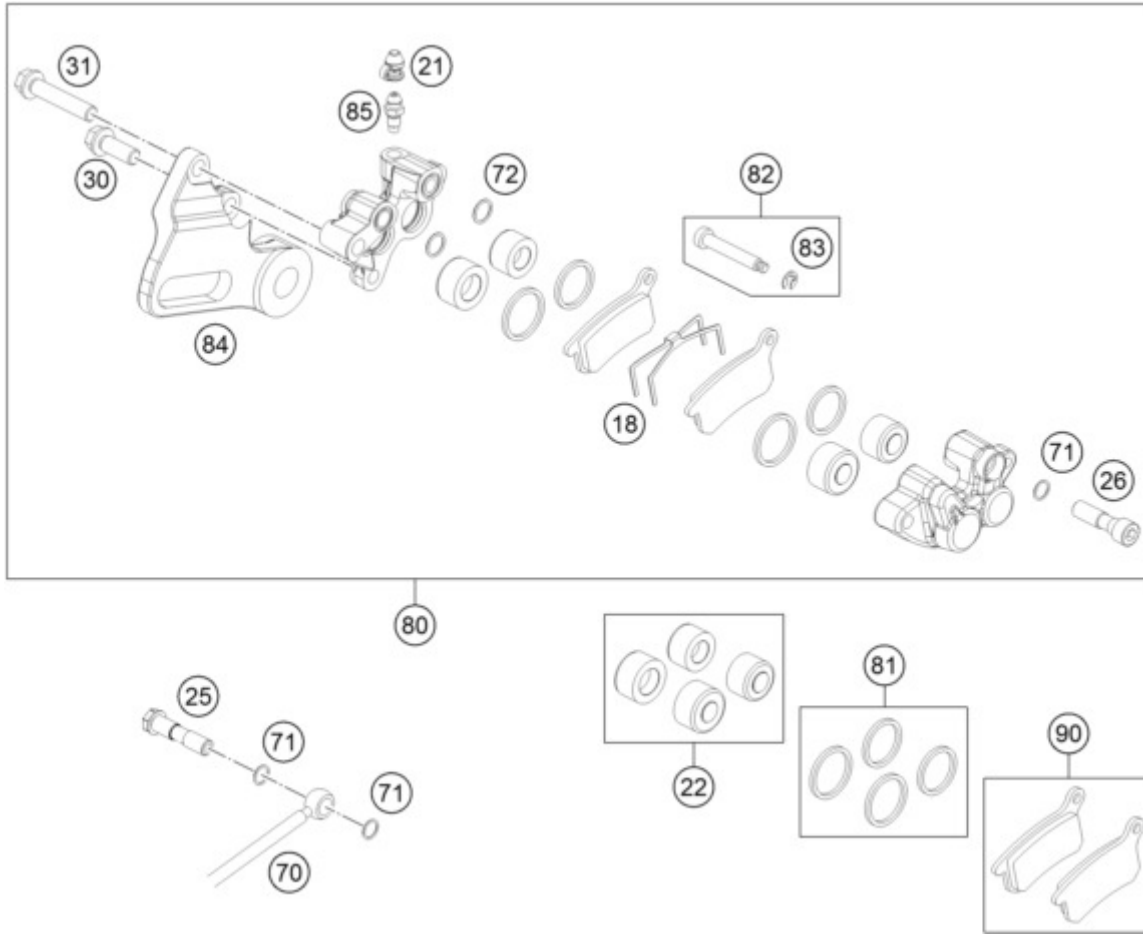

65 SX <2017> <EU> <F6001Q6>

BRAKE CALIPER REAR

C174631390

Pos	Item Number	Description	Qty
18	46213018000	RETAINING SPRING 65 SX	1
21	47013021000	CAP FOR BLEEDER SCREW	1
22	47013083100	REPAIR KIT BRAKEPISTON	1
25	47013225000	HOLLOW SCREW REAR 85 SX 2003	1
26	47013325000	HOLLOW SCREW REAR 85 SX 2003	1
30	0025080206	HH COLLAR SCREW M8X20 TX40	1
31	0025080406	HH COLLAR SCREW M8X40 TX40	1
70	46213070000	BRAKE HOSE REAR 65 SX 09	1
71	0770080019	O-RING 8,00X1,00 FORMULA	3
72	0770100019	O-RING 10X1 EPDM	2
80	46313080000	BRAKE CALIPER R. CPL. 65SX 16	1
81	47013081000	REPAIR KIT SEAL RING REAR 03	1
82	47013425000	AH SCREW + CIRCLIP 85/105	1
83	0799040009	TAB WASHER DIN6799-RA 4,0	1
84	46313075000	BRAKE CALIPER REAR SUPPORT 16	1
85	47013085000	BLEEDER SCREW M8X1	1
90	47013090200	BRAKE PADS REAR SINTER 85SX 08	1