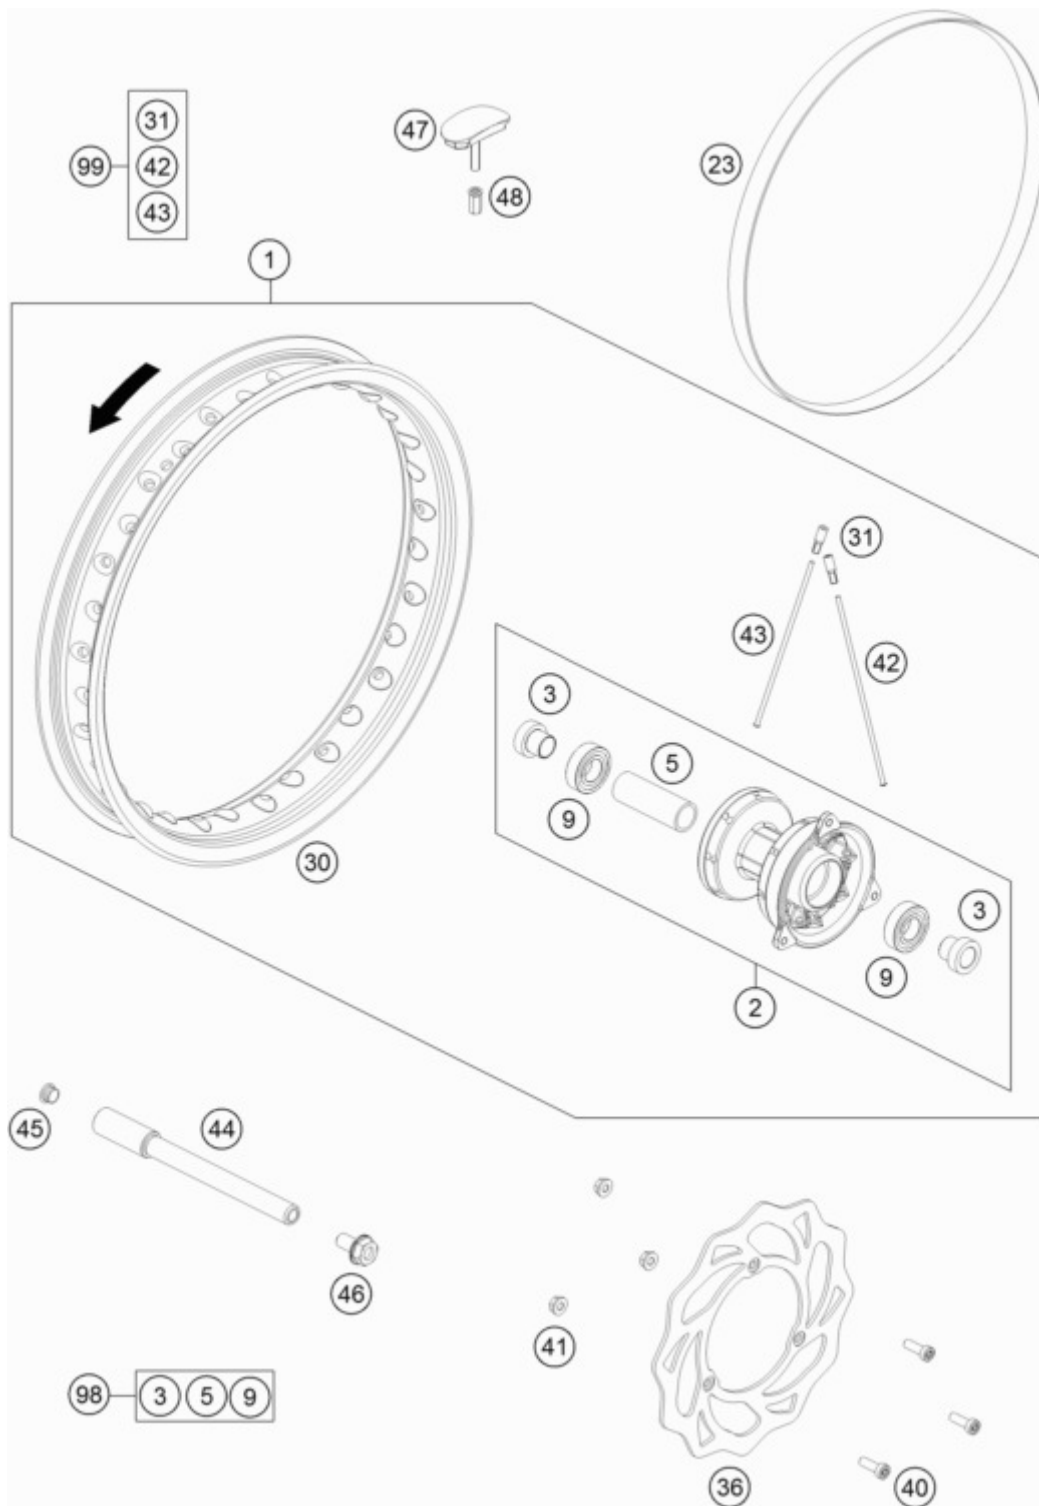

65 SX <2017> <EU> <F6001Q6>
FRONT WHEEL
C164630910

Pos	Item Number	Description	Qty
1	46209001144	FRONT WHEEL ET 65SX 2012	1
2	46209010044	FRONT WHEEL HUB CPL. 65SX 2012	1
3	46209012000	DISTANCE BUSHING FRONT 65SX	2
5	46009011100	BEARING SPACER TUBE	1
9	0625060037	GR.BALL BEAR. 6003-2RSH/C3HMTF	2
23	47010073000	RIM BAND 85 SX 14" 2003	1
30	4620907000030	RIM FRONT 14"X1,6 BLACK 2009	1
31	46210072000	SPOKE NIPPLE ALU	32
36	46209060100	BRAKE DISC FRONT 65 SX 2012	1

40	59009062016	SPECIAL SCREW M6X16 WS=8 10.9	3
41	56509064100	SELF LOCKING NUT M6 10.9	3
42	46209071148	SPOKE 3X148 C.165° C.3,3	16
43	46209071150	SPOKE 3X150 C.166° C.2,6	16
44	45209081000	AXLE FRONT	1
45	50210086000	COVERING CAP SFL16	1
46	49032011000	HH COLLAR SCREW M10X20 WS=17	1
47	45110090000	RIM LOCK CPL. 2004	1
48	77110090050	NUT FOR WHEEL HOLDER	1
98	46209015000	FRONT WHEEL REP. KIT 65 SX	0
99	00050000918	SPOKE KIT FRONT 14" '12	0