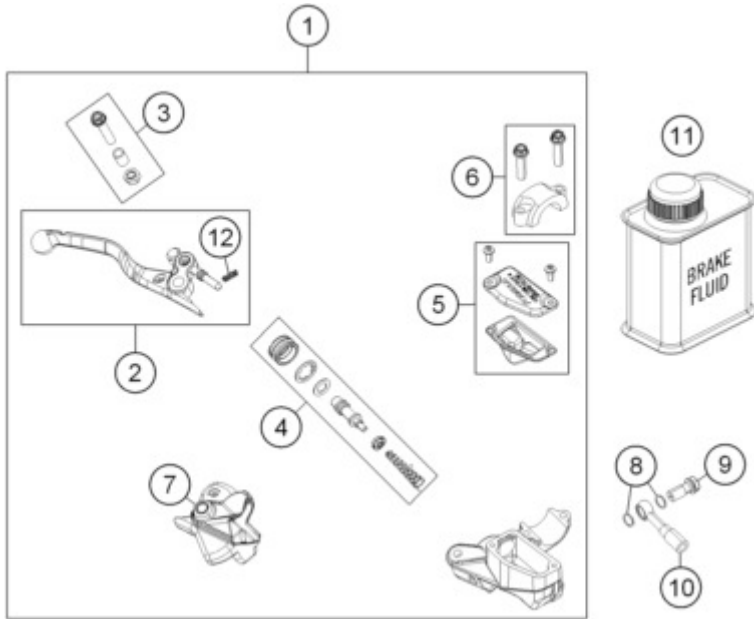

65 SX <2017> <EU> <F6001Q6>
 HAND BRAKE CYLINDER
 C154621310

Pos	Item Number	Description	Qty
1	47113001100	HAND BRAKE CYLINDER CPL. 10 MM	1
2	72013002000	LEVER CPL.	1
3	70002038000	LEVER SCREW CPL.	1
4	72002032000	REP. KIT PISTON 10MM	1
5	70013003000	COVER HAND BRAKE CYLINDER CPL.	1
6	72013005000	CLAMP	1
7	70013004000	MUDCOVER HANDBRAKE LEVER	1
8	0770080019	O-RING 8,00X1,00 FORMULA	2
9	47013025000	HOLLOW SCREW BRAKE CYLINDER 03	1
10	46213010000	BRAKE HOSE FRONT 65 SX 2012	1
11	00062030000	BRAKE FLUID DOT5.1 0,25L	1
12	72002035000	SPRING FOR CLUTCH LEVER	1