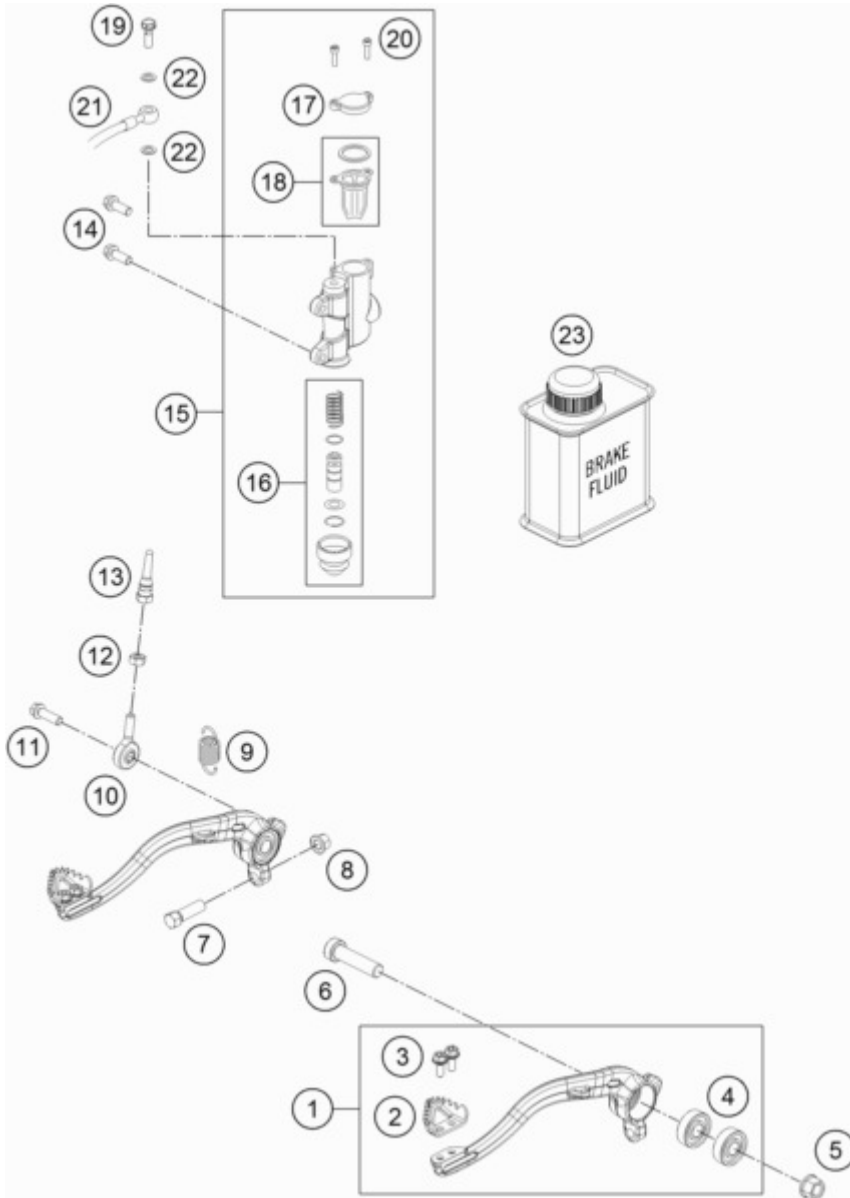

65 SX <2017> <EU> <F6001Q6>

REAR BRAKE CONTROL

C174631330

Pos	Item Number	Description	Qty
1	46213050044	FOOT BRAKE LEVER 65SX CPL.	1
2	54813051000	STEP PLATE FOR BRAKE LEVER	1
3	0025050126	HH COLLAR SCREW M5X12 TX30	2
4	0625060002	BALL BEARING SKF 6000-2RS1	2
5	54630044000	COLLAR NUT M10 WS=13	1
6	0032100406S	AH-COLLAR SCREW M10X40 ISA45	1
7	59001037000	SPECIAL SCREW M8X26 WS=10	1
8	46030045000	COLLAR NUT M8 WS=10	1
9	54603062100	RETURN SPRING FOR BRAKE LEVER	1
10	46213055000	SWIVEL HEAD KA6 INNOX	1
11	0025060206	HH COLLAR SCREW M6X20 TX30	1
12	0934060003	HEXAGON NUT DIN0934-M 6	1
13	46213056000	PUSH ROD	1
14	0025060166	HH COLLAR SCREW M6X16 TX30	2
15	4701306030001S	FOOT BRAKE CYL. REAR CPL. D=12	1
16	47013061100	REP. SET PISTON REAR D=12 2004	1

17	47013062000	CYLINDER COVER REAR 85 SX 03	1
18	47013063000	GASKET CYLINDER COVER REAR 03	1
19	47013025000	HOLLOW SCREW BRAKE CYLINDER 03	1
20	0912040103	AH.SCREW DIN0912-M 4X10	2
21	46213070000	BRAKE HOSE REAR 65 SX 09	1
22	0770080019	O-RING 8,00X1,00 FORMULA	2
23	00062030000	BRAKE FLUID DOT5.1 0,25L	1