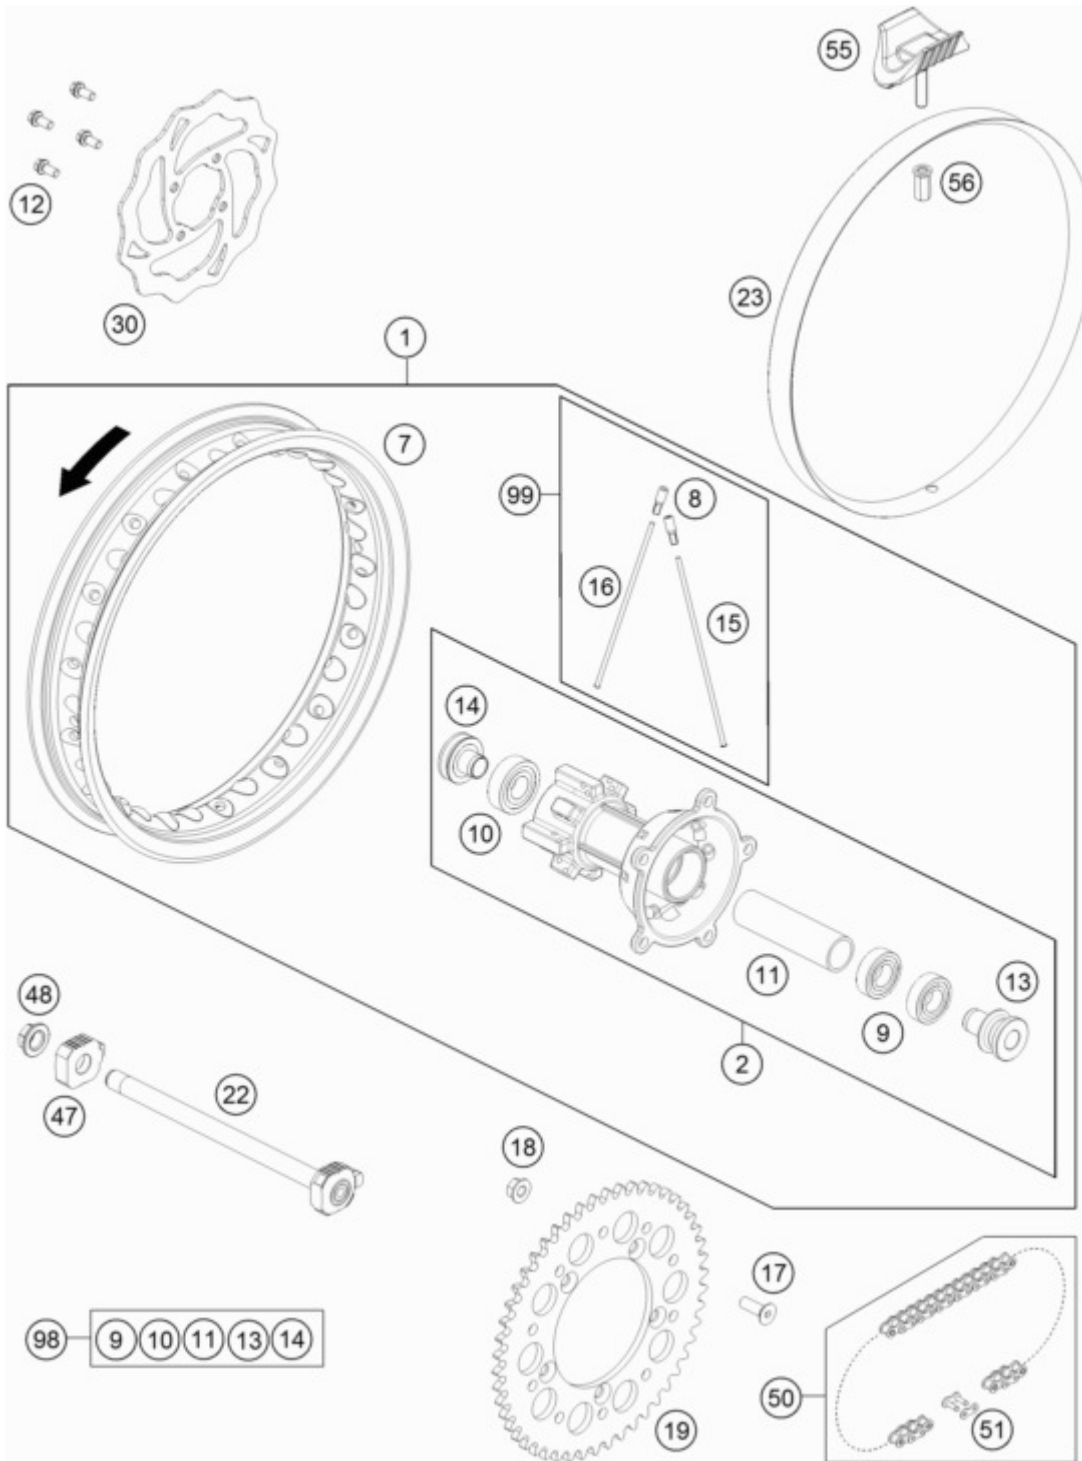

65 SX <2017> <EU> <F6001Q6>

REAR WHEEL

C174631010

Pos	Item Number	Description	Qty
1	46310001044	REAR WHEEL CPL. 1,6X12"EXCEL16	1
2	46310010044	REAR WHEEL HUB CPL. 65SX 2016	1
7	4621007000030	RIM REAR 12"X1,6 BLACK 2009	1
8	46210072000	SPOKE NIPPLE ALU	32
9	0625060037	GR.BALL BEAR. 6003-2RSH/C3HMTF	2
10	0625062032	GR.BALL BEAR. 6203-2RSHC3HMTF	1
11	46010011000	BEAR.SPACER TUBE REAR SX 60/65	1
12	59009062016	SPECIAL SCREW M6X16 WS=8 10.9	4
13	46310013000	SPACER BUSHING L/S	1
14	46310014000	SPACER BUSHING R/S	1

15	46210071140	SPOKE 3X140 C. 150° C.5 Zinc	16
16	46210071133	SPOKE 3X133 C.161 C.4 Zinc	16
17	0991080253	FLAT HEAD SCREW DIN7991-M 8X25	5
18	54310086200	SELF LOCKING NUT M8 10.9	5
19	46010051046	REAR SPROCKET 46-T	0
19	46010051048	REAR SPROCKET 48-T	0
19	46010051050	REAR SPROCKET 50-T	0
22	46310085044	AXLE REAR CPL. 2016	1
23	45109073100	RIM BAND 12"	1
30	46210060000	BRAKE DISC REAR 65 SX 09	1
47	46310084000	CHAIN TENSIONER R/S	1
48	77204087000	HEX NUT M14X1.5 SW17	1
50	46110165112	CHAIN 1/2X1/4" 65 SX	1
51	46110166000	CONNECTING LINK 1/2X1/4"	1
55	51009100100	% RIM LOCK VM1 (1,60")	1
56	77110090050	NUT FOR WHEEL HOLDER	1
98	46310015000	REAR WHEEL REP. KIT 65 SX 2016	0
99	00050000919	SPOKE KIT REAR 12" '12	0