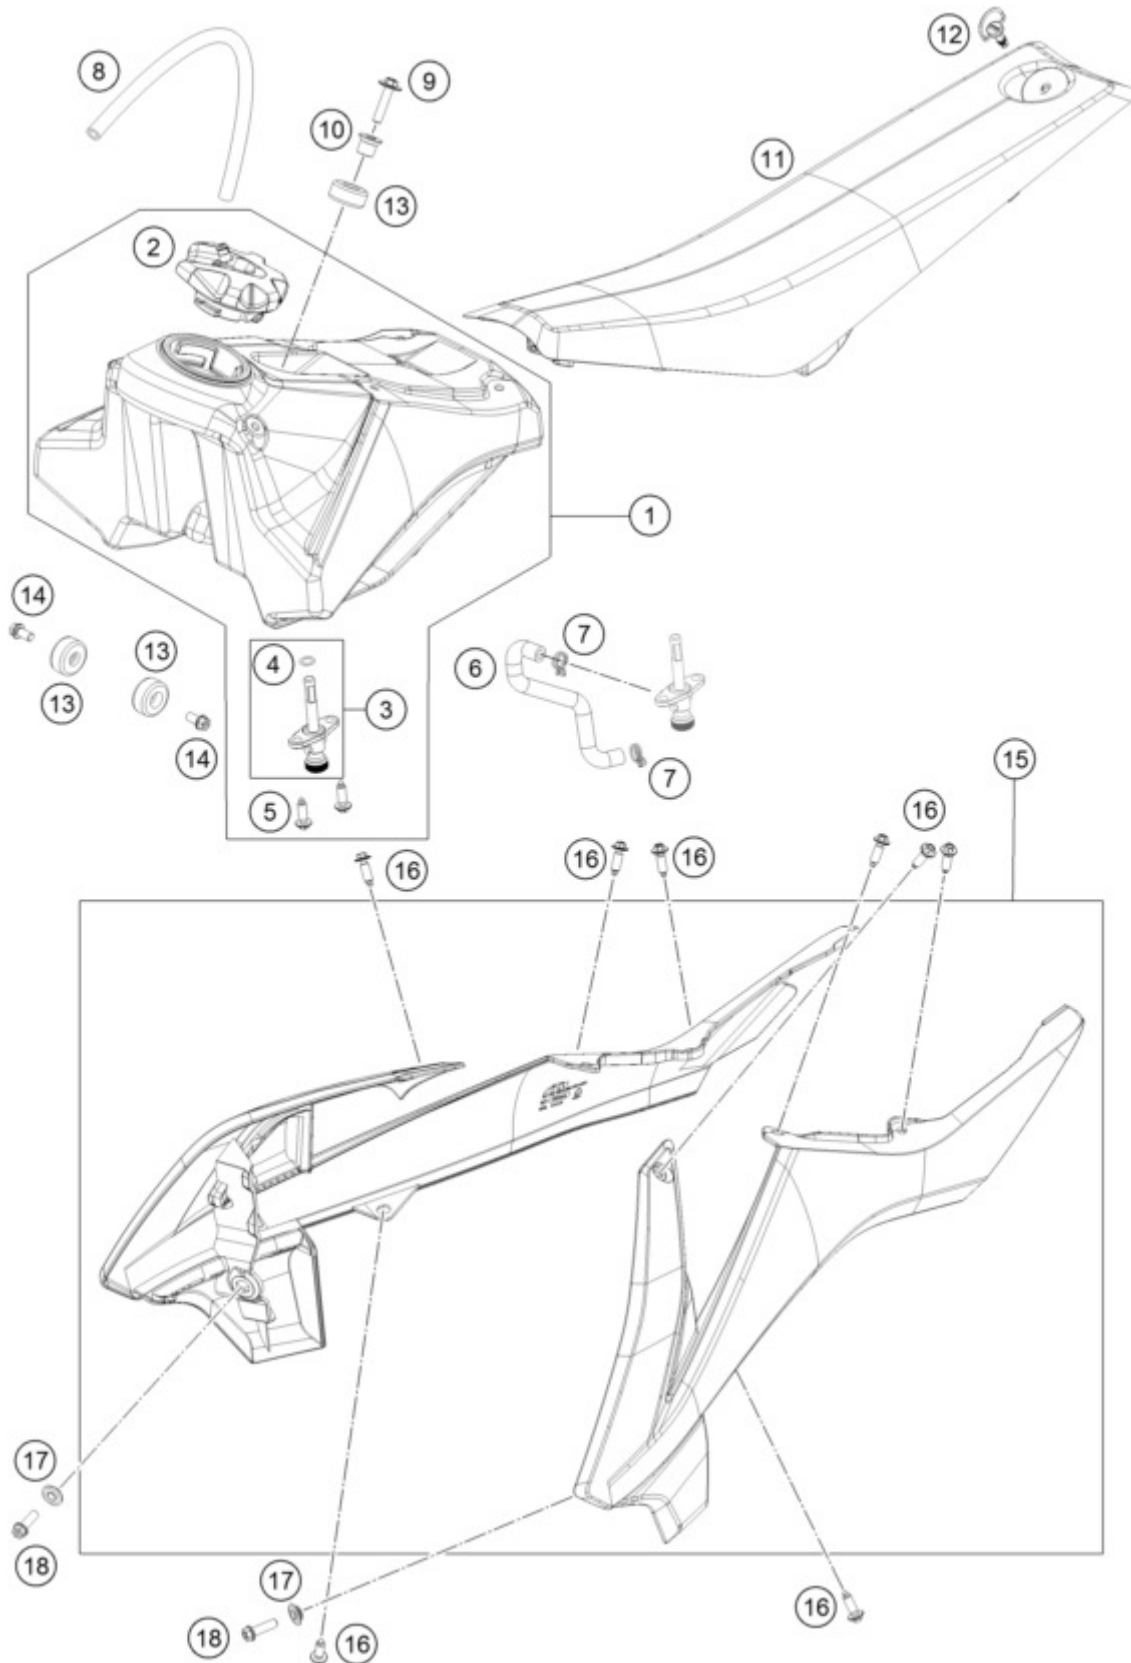

65 SX <2017> <EU> <F6001Q6>

TANK, SEAT, COVER

C174630710

Pos	Item Number	Description	Qty
1	4630701303330	FUEL TANK CPL. 3L 2016	1
2	78107008044X4	TANK PLUG CPL. 14	1
3	58507003200	FUEL COCK CPL.	1
4	0770020130	O-RING 1,78x10,82x14,38 2-013	1
5	0017060205	SCREW FOR PLASTIC K60X20 SW6	2

6	46307016000	FUEL HOSE 65SX 2016	1
7	58007117000	YDNAC-CLAMP 10107 10MM	2
8	78007000270	PVC-HOSE 5,6X10X270MM	1
9	0024060273	COLLAR SCREW M6X27 TX	1
10	77307026000	TANK BUSHING 07	1
11	46307040000	SEAT	1
12	45007040051	QUICK RELEASE CPL. 50 SXR '97	1
13	50307014000	TANK ROLLER 12X26X12 '98	3
14	0025060126	HH COLLAR SCREW M6X12 TX30	2
15	4630805400028A	SPOILER SET 65 SX 2017	1
16	0017060206	SCREW F. PLASTIC K60X20AL SW6	8
17	79608052000	BUSH 6X11X16X5 MM	2
18	0025060206	HH COLLAR SCREW M6X20 TX30	2