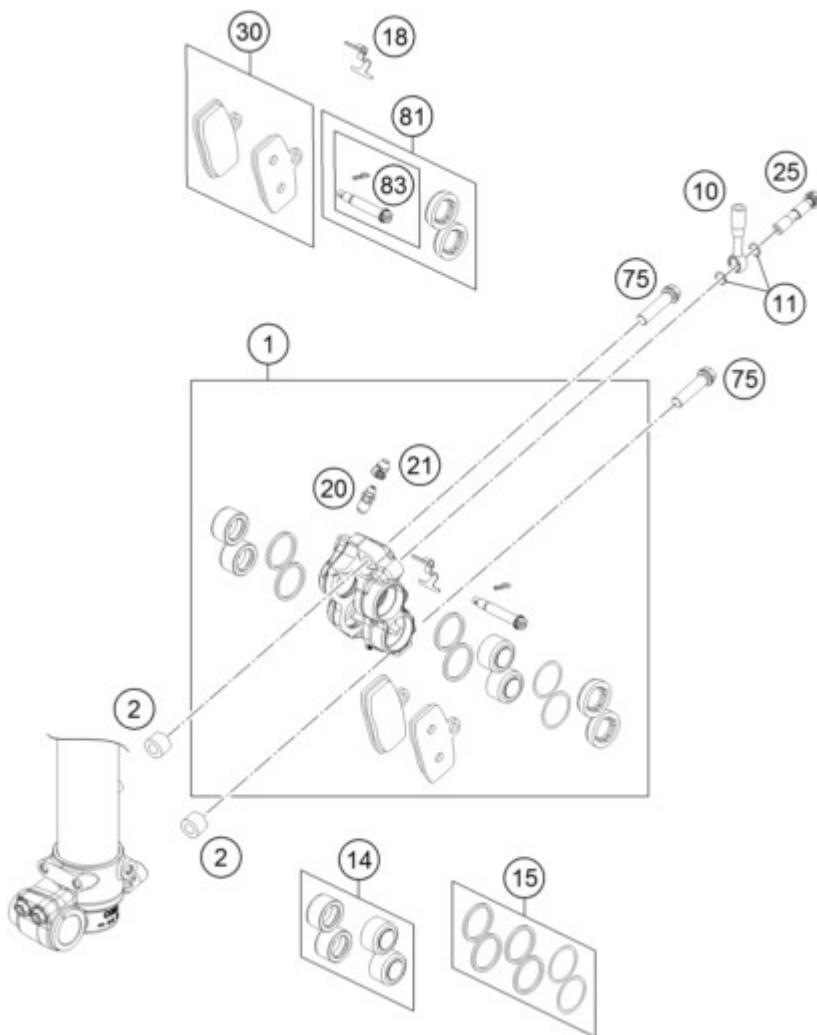

85 SX 17/14 &lt;2017&gt;&lt;EU&gt;&lt;F6001Q8&gt;

BRAKE CALIPER FRONT

C174711360

Position	Part number	Description	Qty
1	47013015100	BRAKE CALIPER FRONT	1
2	70013098050	SPACER SLEEVE F. BRAKE FRONT	2
10	70013010100	BRAKE HOSE FRONT 1065MM	1
11	0770080019	O-RING 8,00X1,00 FORMULA	2
14	47013019100	REPAIR KIT BRAKEPISTON 2017	1
15	47013022000	REP. KIT SEALS	1
18	47013018100	RETAINING SPRING FRONT 85SX	1
20	47013020000	BLEEDER SCREW M6	1
21	47013021000	CAP FOR BLEEDER SCREW	1
25	47013025000	HOLLOW SCREW BRAKE CYLINDER 03	1
30	47013030000	BRAKE PAD SET FRONT 2012	1
75	0025080356	HH COLLAR SCREW M8X35 TX40	2
81	47013023000	PISTONCOVER 85SX 2012	1
83	47013030050	PIN BRAKE PAD CPL. 2012	1