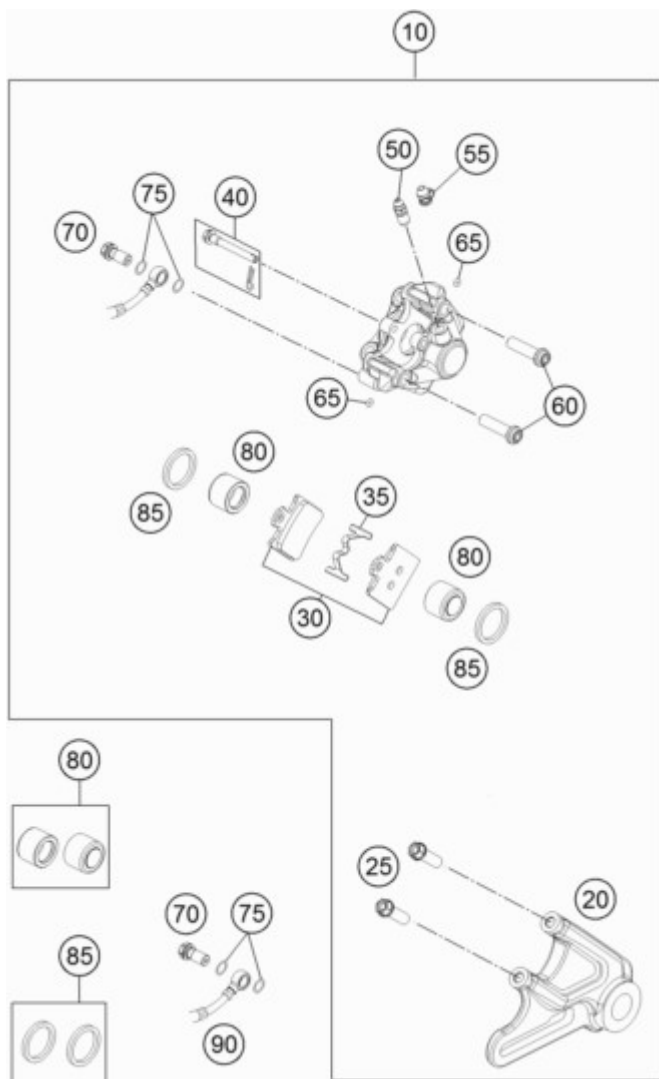

85 SX 17/14 &lt;2017&gt;&lt;EU&gt;&lt;F6001Q8&gt;

BREAK CALIPER REAR

C154711390

Position	Part number	Description	Qty
10	47013080300	BREAK CALIPER REAR CPL. 2011	1
20	47013075000	BRAKE CALIPER SUPPORT CPL.	1
25	0025080256	HH COLLAR SCREW M8X25 TX40	2
30	47013090300	BRAKE PADS REAR 85 SX 2011	1
35	47013018000	RETAINING SPRING 85 SX 2011	1
40	47013092000	SPECIAL SCREW WITH SPLINT PIN	1
50	47013085000	BLEEDER SCREW M8X1	1
55	47013021000	CAP FOR BLEEDER SCREW	1
60	47013084000	SPECIAL SCREW CALIPER M8X30	2
65	07700257178	O-RING 2,57X1,78	2
70	47013025000	HOLLOW SCREW BRAKE CYLINDER 03	1
75	0770080019	O-RING 8,00X1,00 FORMULA	2
80	47013083200	REPAIR KIT BRAKEPISTON 2011	1
85	47013081100	REP. KIT SEAL. RINGS REAR 2011	2
90	47013070000	BRAKE HOSE REAR 85 SX 03	1