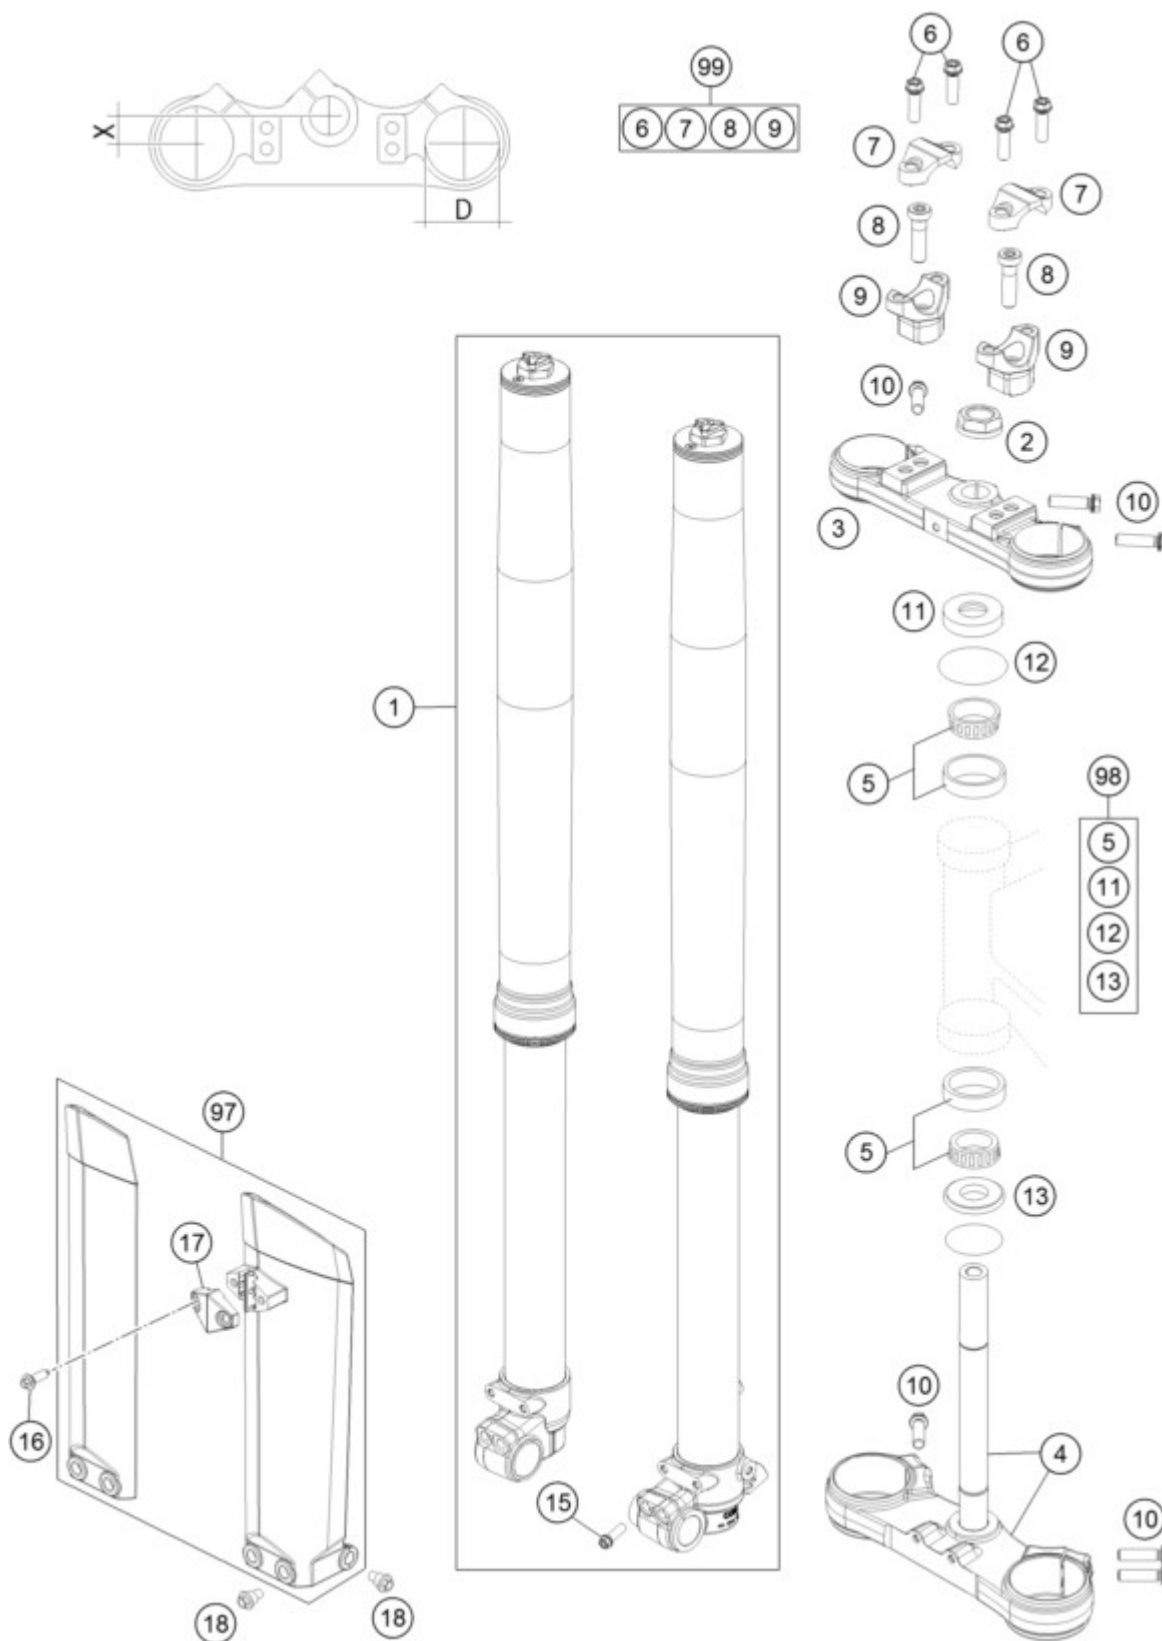

85 SX 17/14 <2017><EU><F6001Q8>

FRONT FORK, TRIPLE CLAMP

C174710110

Position	Part number	Description	Qty
1	05187M0501	FORK WP 85SX 2013	1
2	59030029000	HH NUT M20X1,5 WS=27 RIGHT	1
3	47101034114	TOP TRIPLE CLAMP	1
4	47101032114	BOTTOM TRIPLE CLAMP CPL.	1

5	49001081000	TAPERED ROLLER BEARING 32004X	2
6	0025080256	HH COLLAR SCREW M8X25 TX40	4
7	77201038000	HANDLEBAR CLAMP 28MM	2
8	0032100356S	AH-COLLAR SCREW M10X35 ISA45	2
9	59401039037	HANDLEB.SUPP. D=28MM H=37MM 05	2
10	0025080306	HH COLLAR SCREW M8X30 TX40	6
11	49001086000	COVERING CAP	1
12	0770049025	O-RING 49,00X2,50 NBR	1
13	46001086000	PROTECTION RING 20,1X39X5	1
15	0025080206	HH COLLAR SCREW M8X20 TX40	4
16	0017060206	SCREW F. PLASTIC K60X20AL SW6	2
17	47101085000EB	CLAMP BRAKE HOSE	1
18	59001092050	SPECIAL SCREW M6X12,5 WS=8	6
97	47101094000EB	FORK PROTECTOR SET 85SX ORANGE	1
98	00050000931	STEERING HEAD REP. KIT MINI	0
99	00050000921	HANDLEBAR SUPPORT KIT D28/H37	0