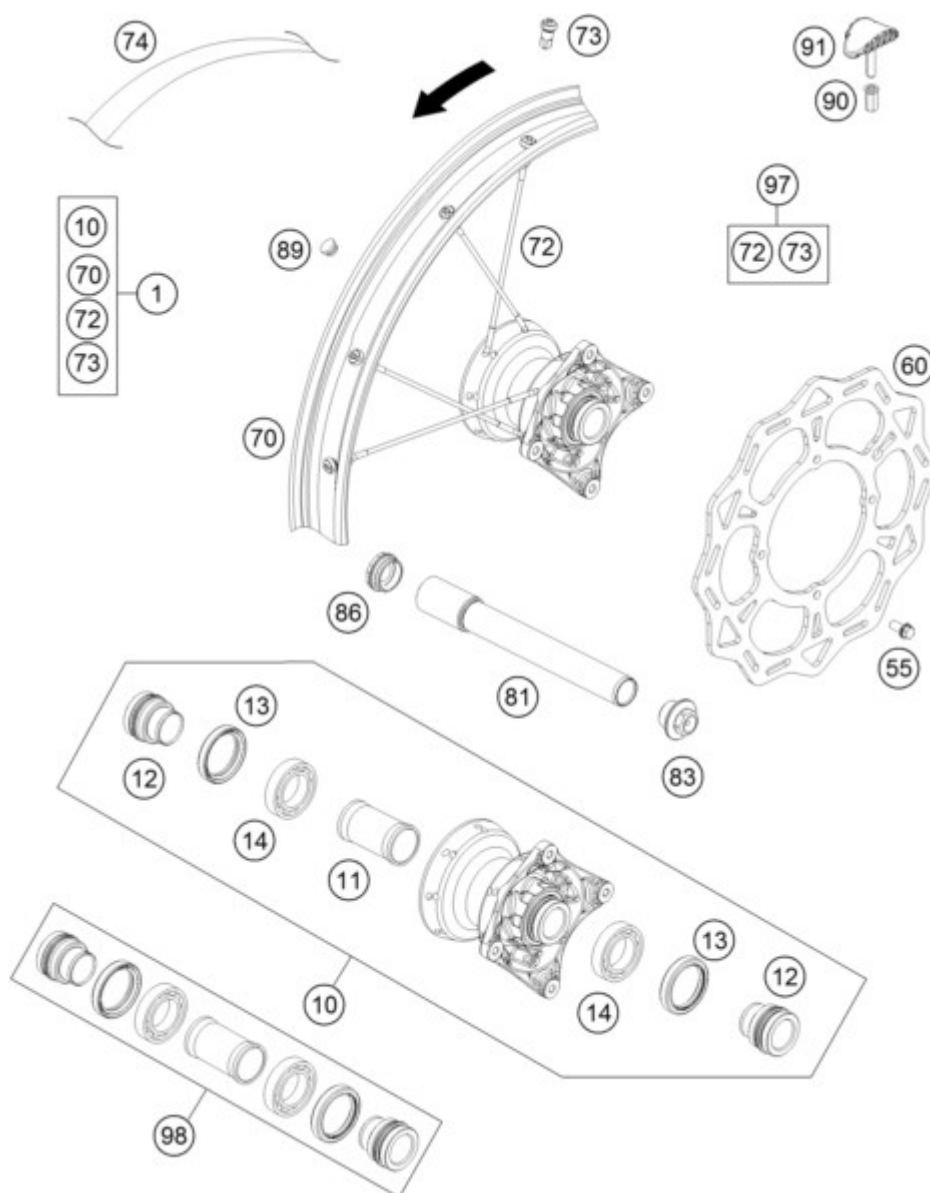

85 SX 17/14 <2017><EU><F6001Q8>

FRONT WHEEL

C174710910

Position	Part number	Description	Qty
1	4710900144430	FRONT WHEEL CPL. 17" BLACK 17	1
10	70009010044	FRONT WHEEL HUB CPL. 12	1
11	70009011000	BEAR.SPACER TUBE FRONT D22MM	1
12	70009012000	SPACER BUSHING D=22MM	2
13	0760324271	SHAFT SEAL RING 32X42X7 BSL	2
14	0625069050	BALL BEARING 6905 J1LLUC3	2
55	59009062013	SPECIAL SCREW M6X13 WS=8 10.9	4
60	47209060000	BRAKE DISC FRONT D=240MM	1
70	2350907020030	RIM FRONT 17X1,40 BLACK	1
72	4710907118330	SPOKE M4,5X183-17" BLACK	32
73	77109072000	SPOKE NIPPLE M4,5 AL 11	32
74	47009073000	RIM BAND 85 SX 17" 2003	1
81	70009081000	AXLE FRONT D=22 '12	1
83	70009082000	AXLESCREW M20X1.5; SW17	1
86	70009081050	PLUG BUSHING SW17 '12	1

89	55003135000	PLUG FOR RIM	0
90	77110090050	NUT FOR WHEEL HOLDER	0
91	78109090000	RIM LOCK 1,60"	0
97	00050000965	SPOKE KIT FRONT "17" 85 SX 13	0
98	70009015000	FRONT WHEEL REP. KIT	0