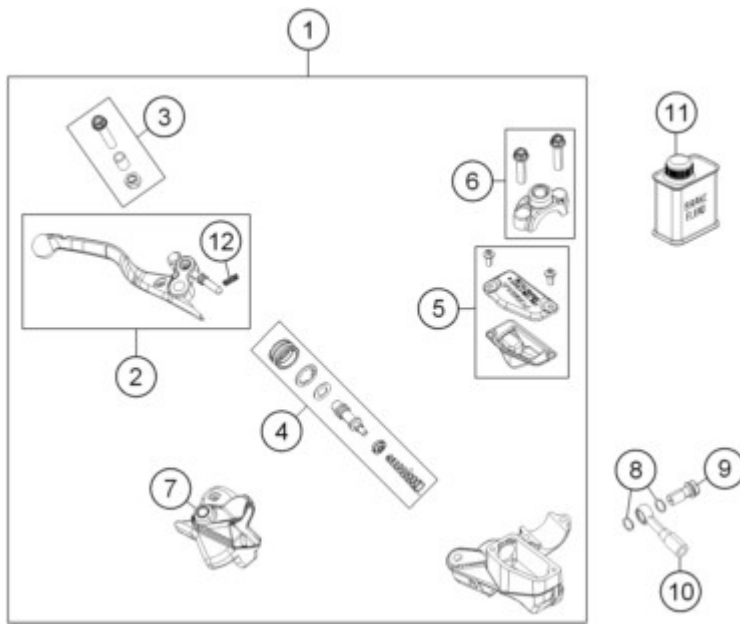

85 SX 17/14 <2017><EU><F6001Q8>

HAND BRAKE CYLINDER

C154711310

Position	Part number	Description	Qty
1	47113001100	HAND BRAKE CYLINDER CPL. 10 MM	1
2	72013002000	LEVER CPL.	1
3	70002038000	LEVER SCREW CPL.	1
4	72002032000	REP. KIT PISTON 10MM	1
5	70013003000	COVER HAND BRAKE CYLINDER CPL.	1
6	72013005000	CLAMP	1
7	70013004000	MUDCOVER HANDBRAKE LEVER	1
8	0770080019	O-RING 8,00X1,00 FORMULA	2
9	47013025000	HOLLOW SCREW BRAKE CYLINDER 03	1
10	70013010100	BRAKE HOSE FRONT 1065MM	1
11	00062030000	BRAKE FLUID DOT5.1 0,25L	1
12	72002035000	SPRING FOR CLUTCH LEVER	1