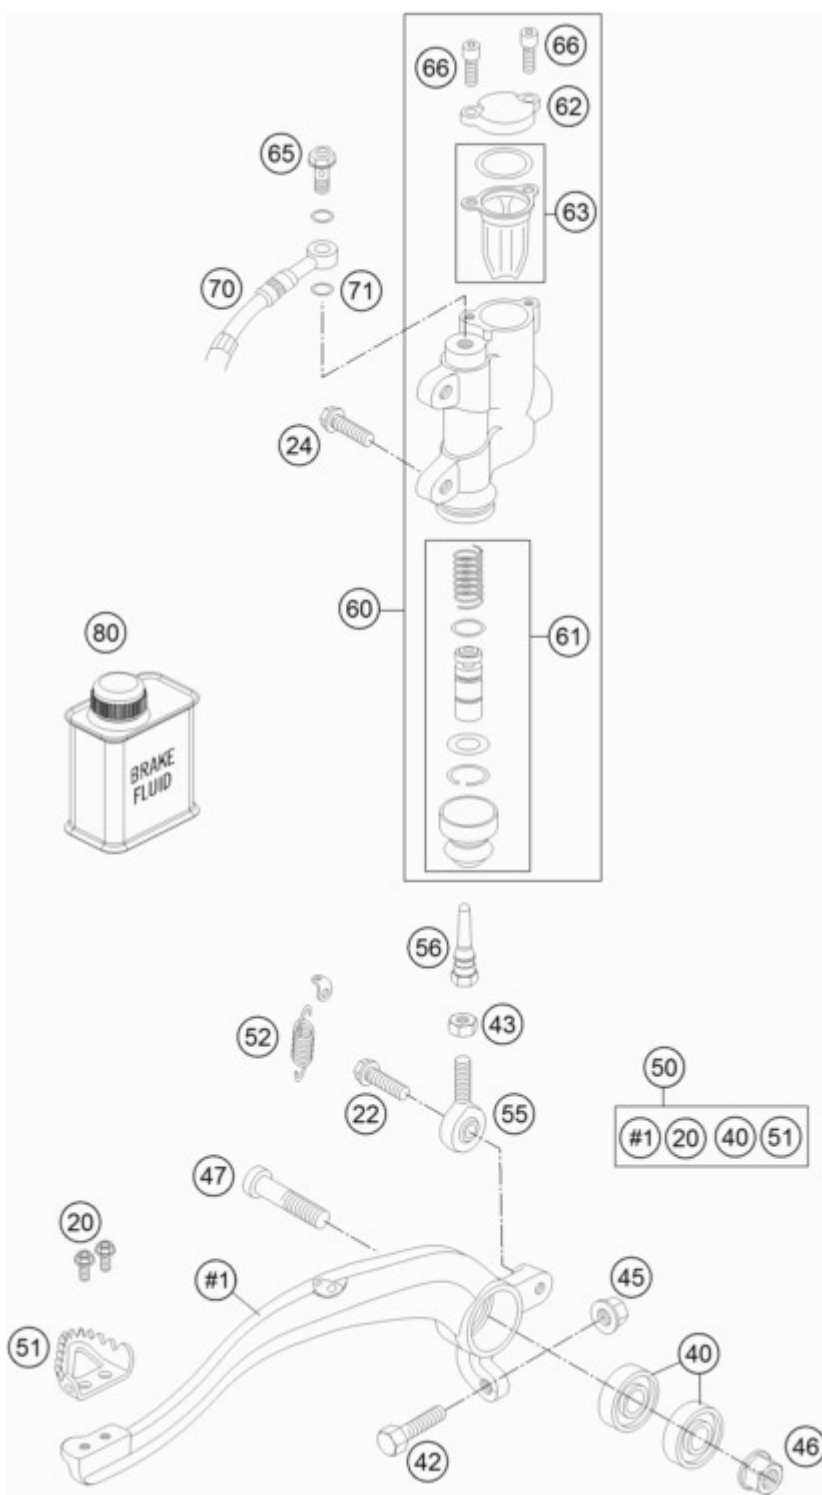

85 SX 17/14 <2017><EU><F6001Q8>

REAR BRAKE CONTROL

C164711330

Position	Part number	Description	Qty
20	0025050126	HH COLLAR SCREW M5X12 TX30	2
22	0025060206	HH COLLAR SCREW M6X20 TX30	1
24	0025060126	HH COLLAR SCREW M6X12 TX30	2
40	0625060002	BALL BEARING SKF 6000-2RS1	2
42	59001037000	SPECIAL SCREW M8X26 WS=10	1
43	0934060003	HEXAGON NUT DIN0934-M 6	1
45	46030045000	COLLAR NUT M8 WS=10	1
46	54630044000	COLLAR NUT M10 WS=13	1

47	0032100406S	AH-COLLAR SCREW M10X40 ISA45	1
50	47013050044	FOOT BRAKE LEVER CPL. 85 SX 03	1
51	54813051000	STEP PLATE FOR BRAKE LEVER	1
52	54603062100	RETURN SPRING FOR BRAKE LEVER	1
55	54813055000	SWIVEL HEAD KA6 03	1
56	47013056100	PRESSURE ROD 85 SX 06	1
60	47013060200	FOOT BRAKE CYL.R. CPL. D=11 05	0
60	47013060300	% FOOTBRAKECYL.R. CPL. D=12 05	1
61	47013061000	REP. SET PISTON REAR D=11 2003	0
61	47013061100	REP. SET PISTON REAR D=12 2004	1
62	47013062000	CYLINDER COVER REAR 85 SX 03	1
63	47013063000	GASKET CYLINDER COVER REAR 03	1
65	47013025000	HOLLOW SCREW BRAKE CYLINDER 03	1
66	0912040103	AH.SCREW DIN0912-M 4X10	2
70	47013070000	BRAKE HOSE REAR 85 SX 03	1
71	0770080019	O-RING 8,00X1,00 FORMULA	2
80	00062030000	BRAKE FLUID DOT5.1 0,25L	1