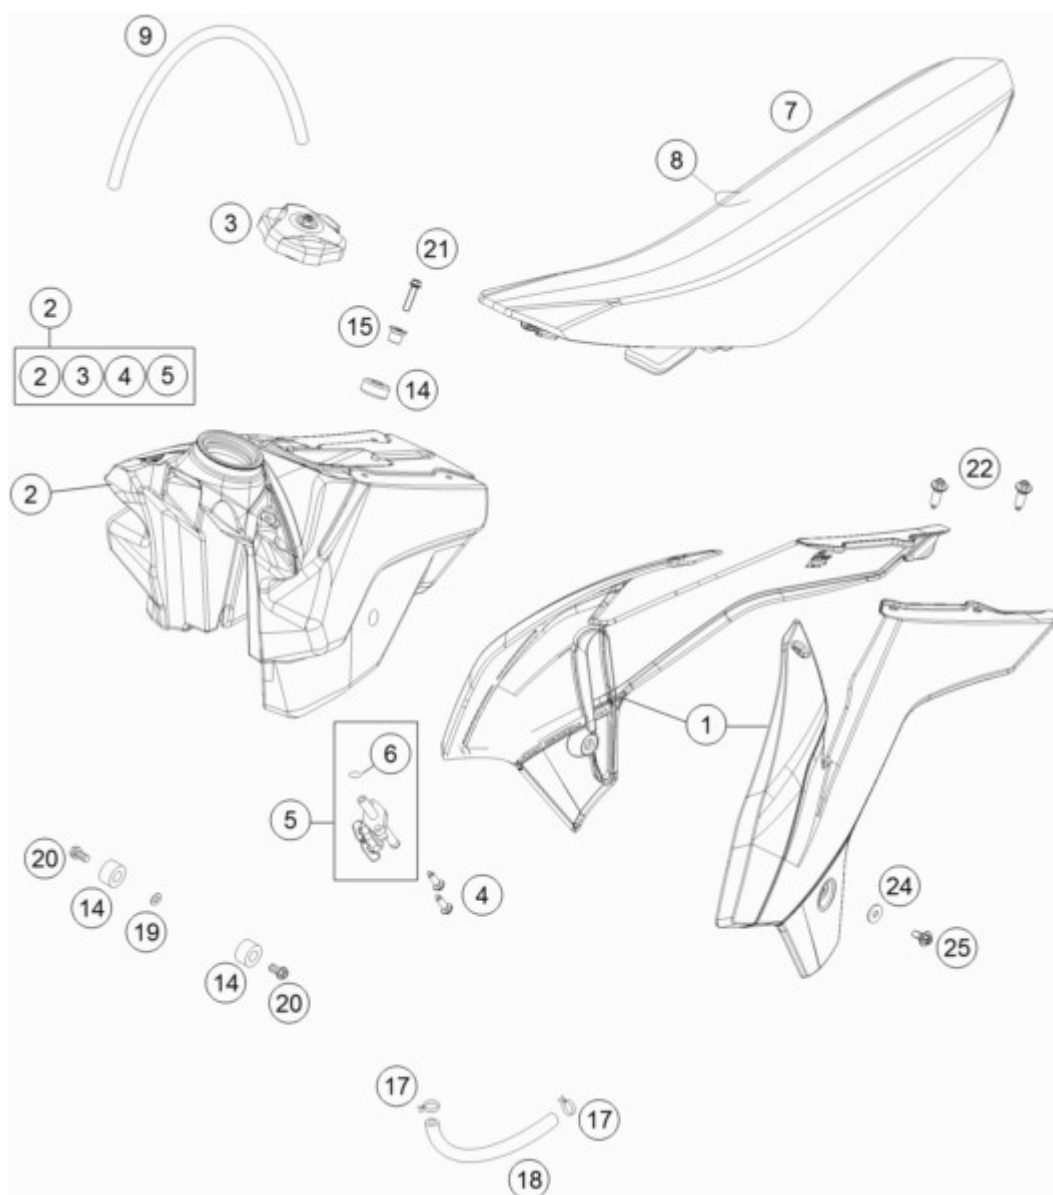

85 SX 17/14 <2017><EU><F6001Q8>

TANK, SEAT, COVER

C174710710

Position	Part number	Description	Qty
1	4710805400028B	SPOILER SET 85SX 2016	1
2	4710701314430	FUEL TANK CPL. 2014	1
3	7770700814404	TANK PLUG CPL. 2014	1
4	0017060255	EJOT PT SCREW K60X25-Z SW6	2
5	50307005000	GAS COCK MIKUNI ON/OFF 2001	1
6	0770130023	O-RING 13,00X2,30	1
7	47107040000	SEAT CPL.	1
8	47107040050	SEATCOVER 85 SX 2013	1
9	50332095200	TUBE RUBBER 6X9 DVOH 200MM	1
14	50307014000	TANK ROLLER 12X26X12 '98	3
15	77307026000	TANK BUSHING 07	1
17	45031005000	YDNAC-CLAMP FUEL HOSE (8MM)	2
18	78007000270	PVC-HOSE 5,6X10X270MM	1
19	12011016000	WASHER 6 X 12 X 3	1
20	0026060136	COLLAR SCREW M6X13 ISA30	2

21	0024060273	COLLAR SCREW M6X27 TX	1
22	0017060206	SCREW F. PLASTIC K60X20AL SW6	6
24	0021060003	WASHER DIN9021-A 6,4	2
25	0024060156	HH COLLAR SCREW M6X15 TX30	2