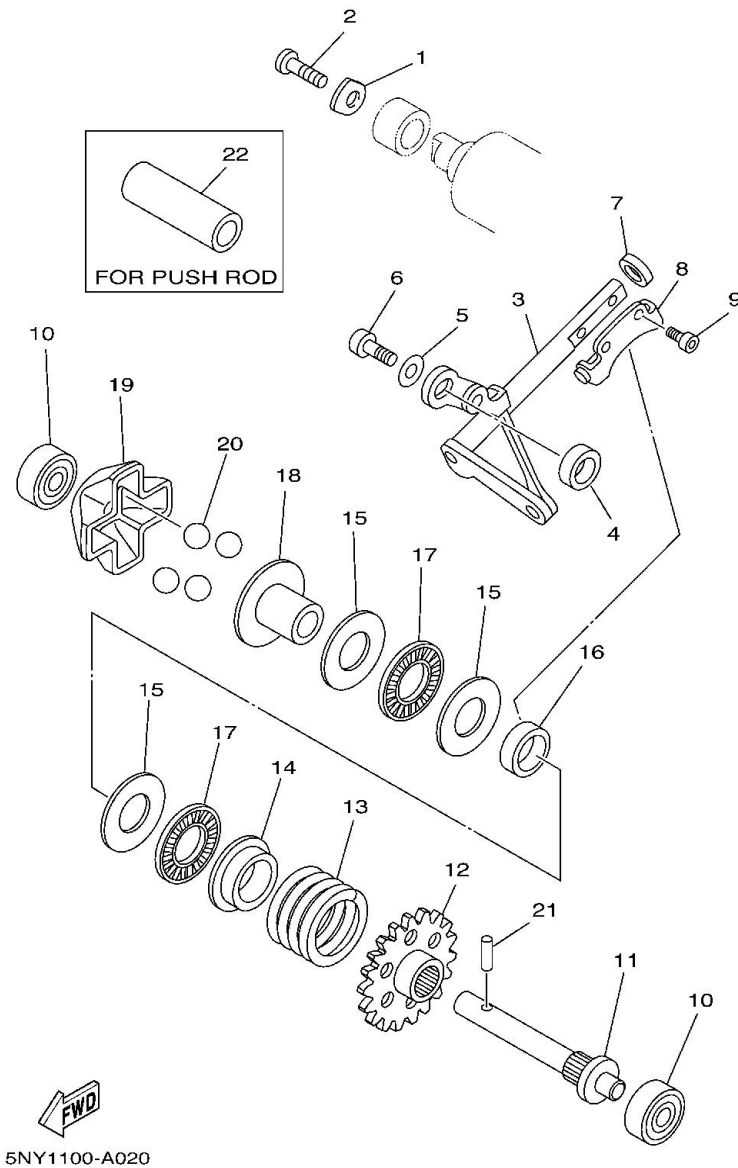

Fig. 02 GOVERNOR

Ref. No.	Part No.	Description		Remarks
1	4JY-11915-10	PLATE, THRUST 1	1	
2	98502-05012	SCREW, PAN HEAD	1	
3	1C3-11990-10	PUSH ROD ASSY	1	
4	90387-085E1	COLLAR	1	
5	90201-05021	WASHER, PLATE	1	
<hr/>				
6	97002-05012	BOLT	1	
7	93104-08040	OIL SEAL	1	
8	3JE-11922-01	FORK, GOVERNOR	1	
9	91312-04006	BOLT	2	
10	93300-60801	BEARING	2	KOYO
<hr/>				
11	5X4-11921-02	SHAFT, GOVERNOR	1	
12	5NY-11953-00	GEAR, GOVERNOR	1	
13	90501-300A0	SPRING, COMPRESSION	1	
14	5CU-11952-00	PLATE	1	
15	90201-150U6	WASHER, PLATE	3	
<hr/>				
16	90387-152F2	COLLAR	1	
17	93340-21505	BEARING	2	
18	5CU-11912-00	RETAINER, WEIGHT	1	
19	5CU-11911-00	RETAINER	1	
20	93507-16020	BALL	4	
<hr/>				
21	93603-14240	PIN, DOWEL	1	
22	90387-107T9	COLLAR	1	AP
<hr/>				