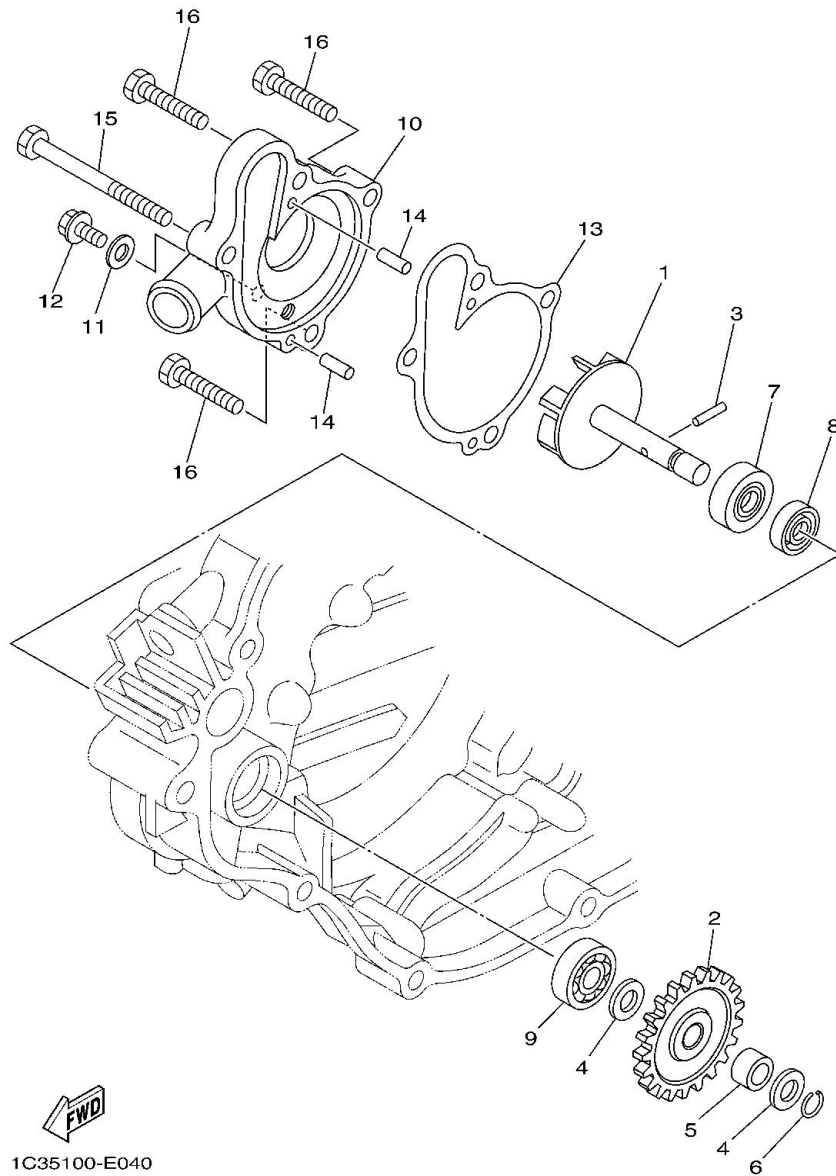

Fig. 04 WATER PUMP

1C35100-E040

Ref. No.	Part No.	Description		Remarks
1	1C3-12450-01	IMPELLER SHAFT ASSY	1	
2	1C3-12453-10	GEAR	1	
3	93603-12007	PIN, DOWEL	1	
4	90201-08512	WASHER, PLATE	2	
5	90387-08032	COLLAR	1	
<hr/>				
6	93440-07182	CIRCLIP	1	
7	93102-08004	OIL SEAL	1	
8	93102-08307	OIL SEAL	1	
9	93300-60801	BEARING	1	UR KOYO
	93300-60814	BEARING	1	UR NMB
<hr/>				
10	1C3-12422-00	COVER, HOUSING	1	
11	90430-06014	GASKET	1	
12	95022-06010	BOLT, FLANGE	1	
13	1C3-12428-00	GASKET, HOUSING COVER 2	1	
14	93604-10011	PIN, DOWEL	2	
<hr/>				
15	95022-06065	BOLT, FLANGE	1	
16	95022-06025	BOLT, FLANGE	3	
<hr/>				
<hr/>				
<hr/>				